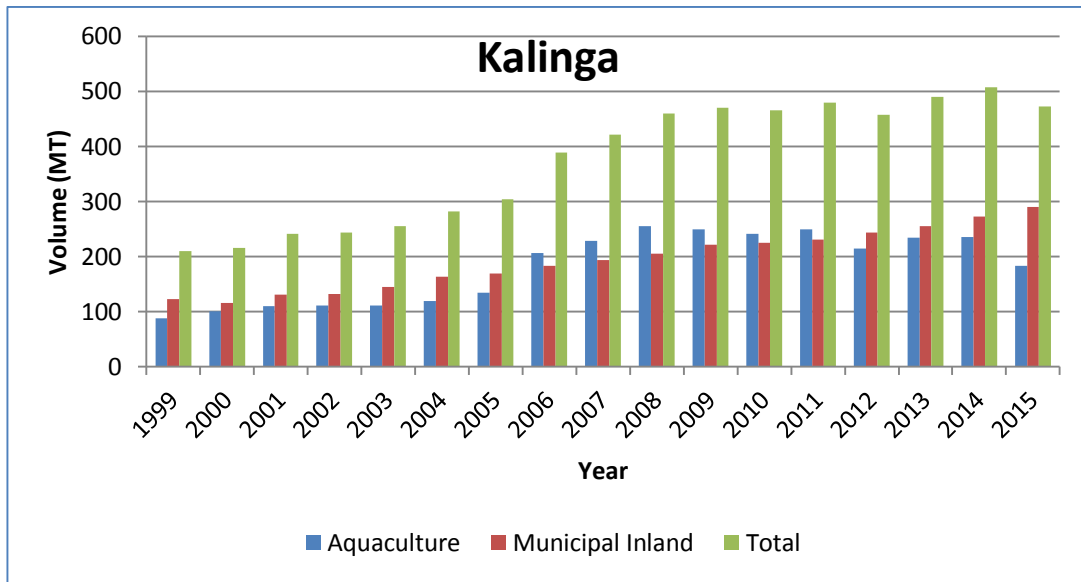

Fishery Statistics

	Year							
	1999	2005	2010	2011	2012	2013	2014	2015
Production (Metric Tons)	210.00	303.64	465.95	479.63	457.86	490.14	507.51	472.53
Municipal Inland	123.00	169.22	225.16	230.67	243.36	255.49	272.09	289.73
Aquaculture	87.00	134.42	240.79	248.96	214.50	234.65	235.42	182.80